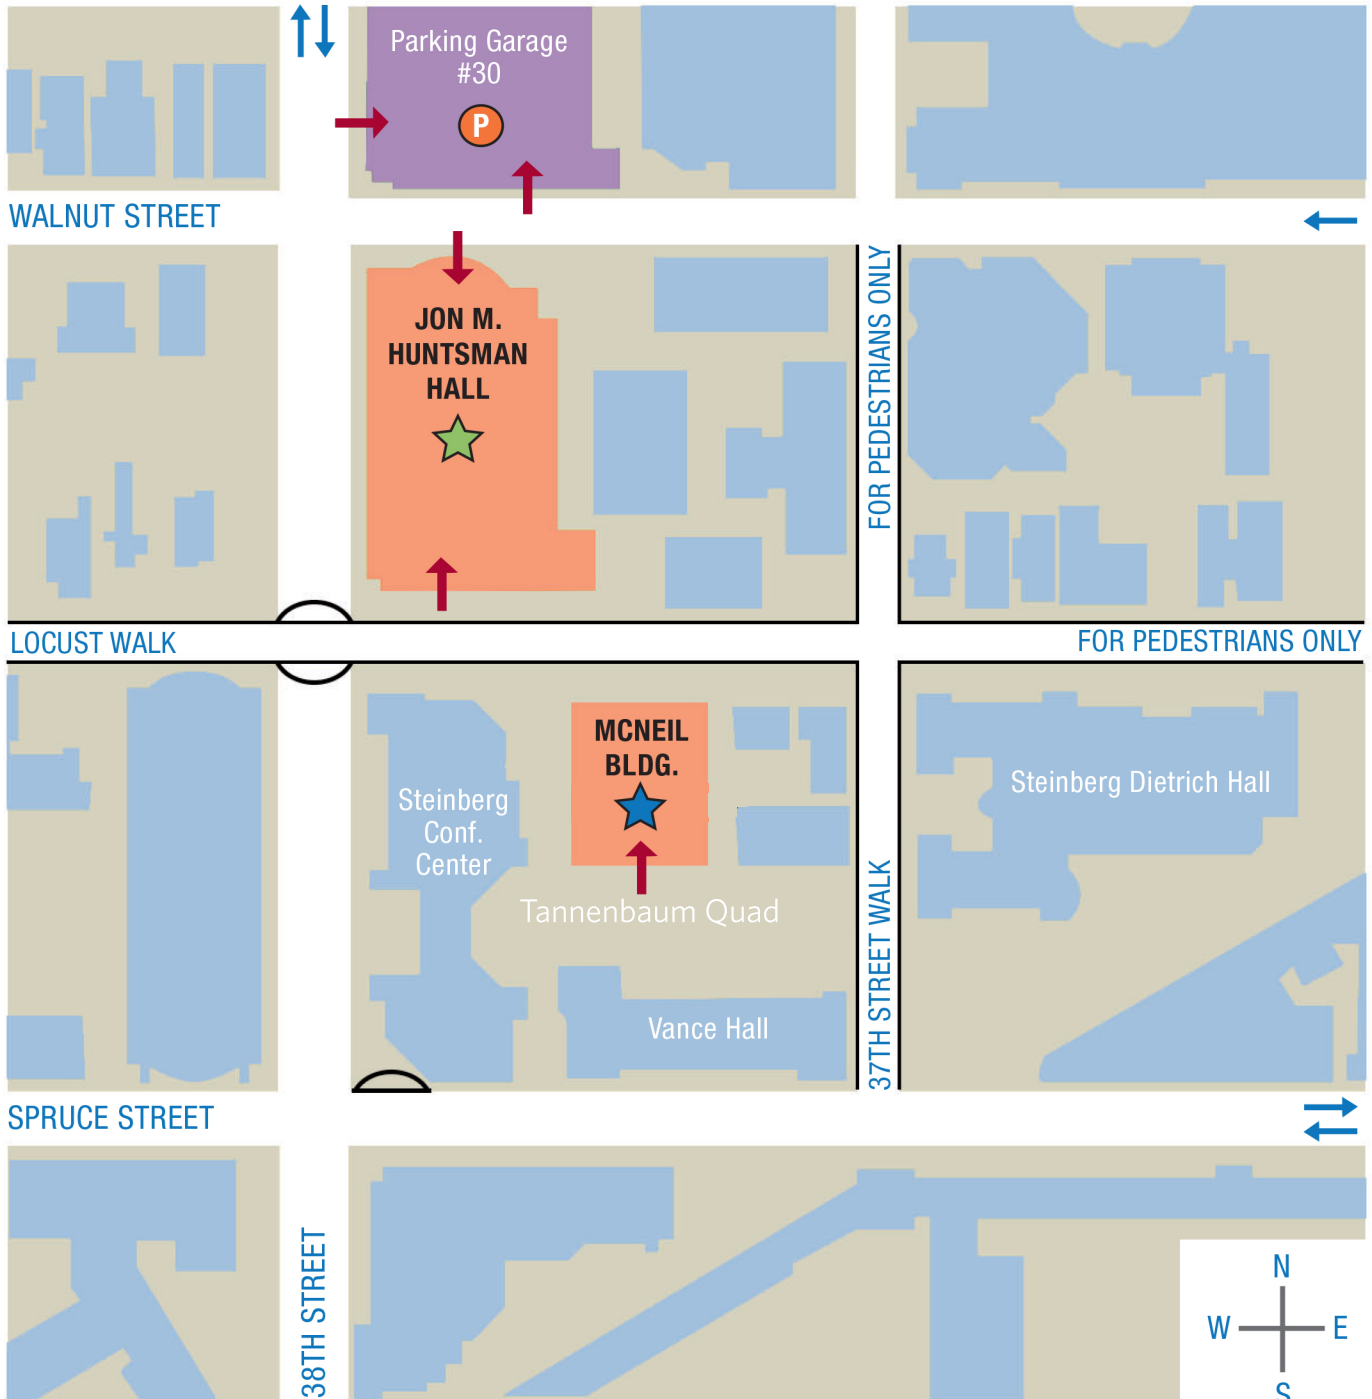

Campus Map

- On-Campus Recruiting Suite
- Parking lot
- One-way street
- Archway
- Huntsman Hall
- Building entrance
- Two-way street