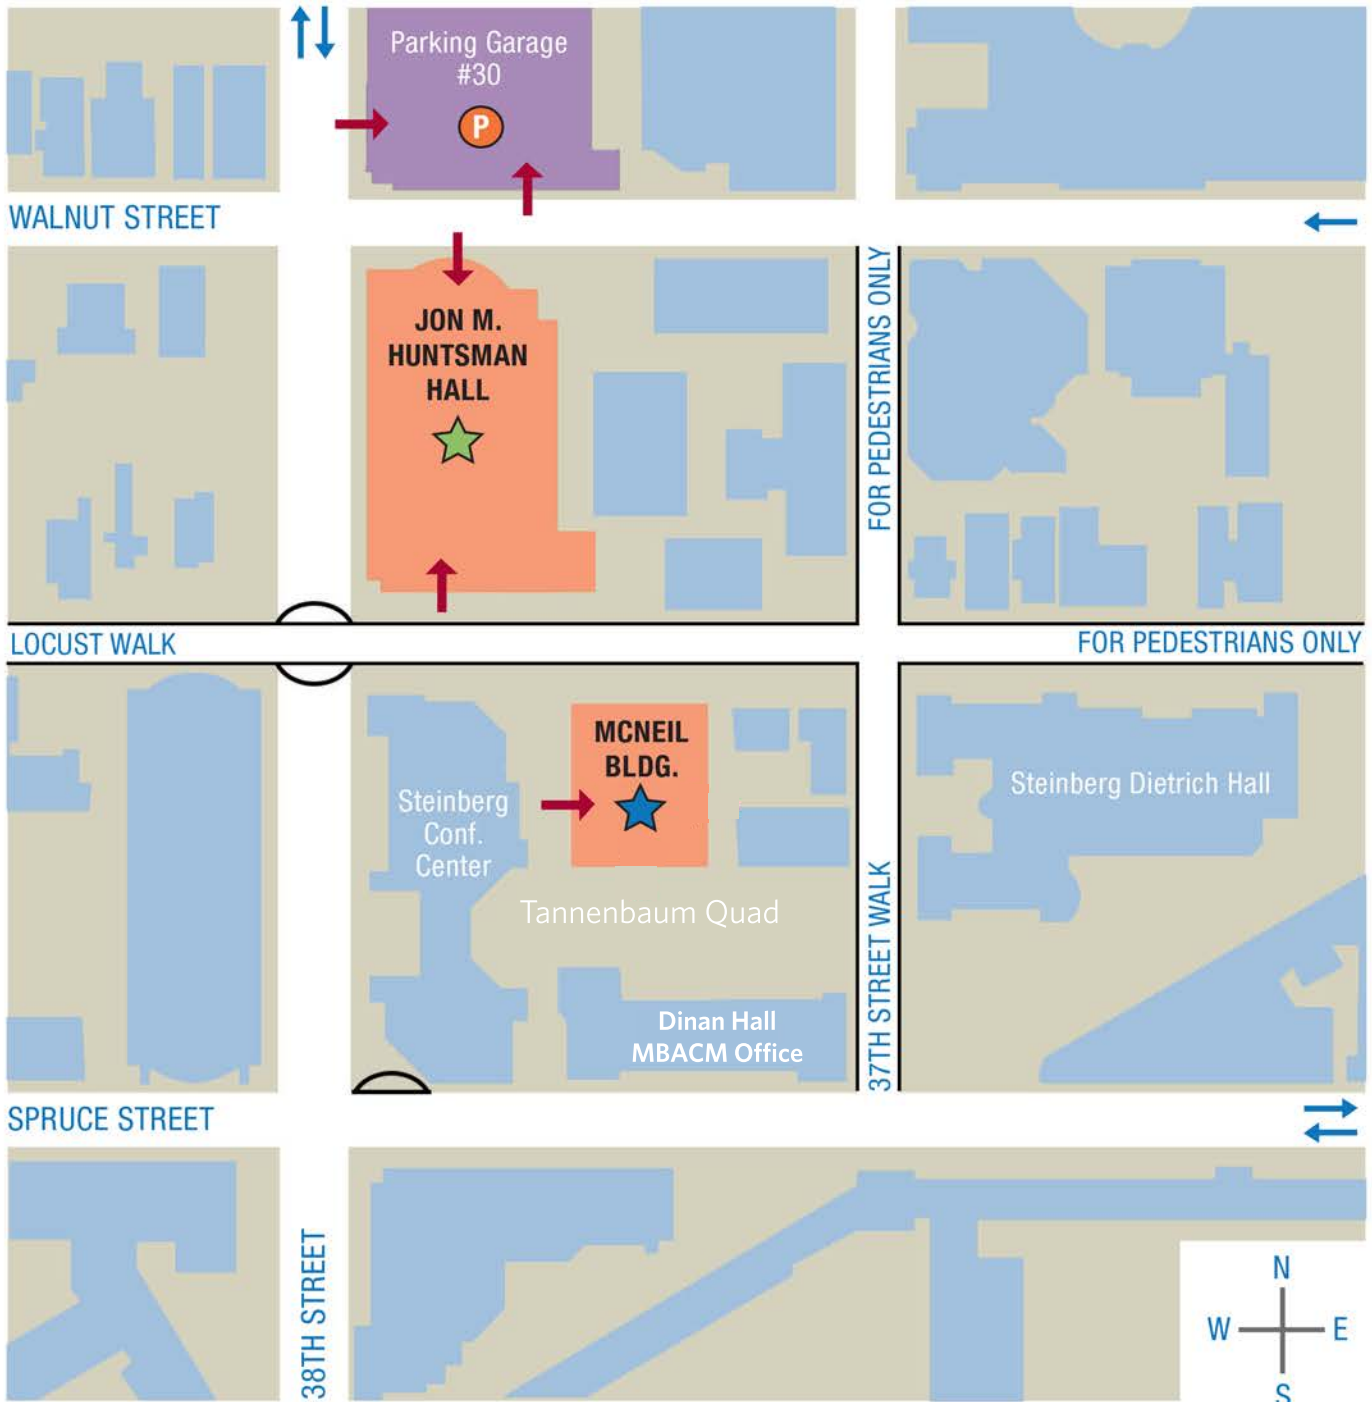

On-Campus Recruiting Suite

McNeil Building, Suite 90
3718 Locust Walk
Philadelphia, PA 19104

Jon M. Huntsman Hall

3730 Walnut Street
Philadelphia, PA 19104

Directions to Campus

All Amtrak trains arrive and depart from 30th Street Station. Walking from 30th Street Station to campus takes about 25 minutes. A metered cab from 30th Street Station to campus costs about \$10.00 excluding tip, and the ride takes about 10 minutes.

If you are traveling by taxi to the On-Campus Recruiting Suite, please advise your driver to drop you off at 38th & Spruce Street. You will then walk through the archway that says, "The Aresty Insitute of Executive Education and follow the path to the west entrance of the McNeil Building. For Huntsman Hall, please advise your driver to drop you off at 3730 Walnut Street.

LOCAL TAXI COMPANIES

Freedom Taxi: (215) 222-9999

215-Get-a-Cab: (215) 338-0838

Quaker Cab: (215) 728-8000

Yellow Cab: (215) 333-3333

Campus Map

-  On-Campus Recruiting Suite
-  Parking lot
-  One-way street
-  Archway
-  Huntsman Hall
-  Building entrance
-  Two-way street